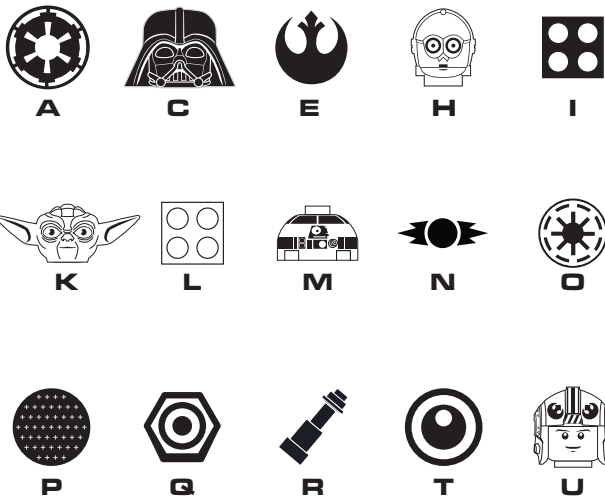

A Traitor In The Senate

A member of the senate has a dark side. Use the code below to find out who it is.