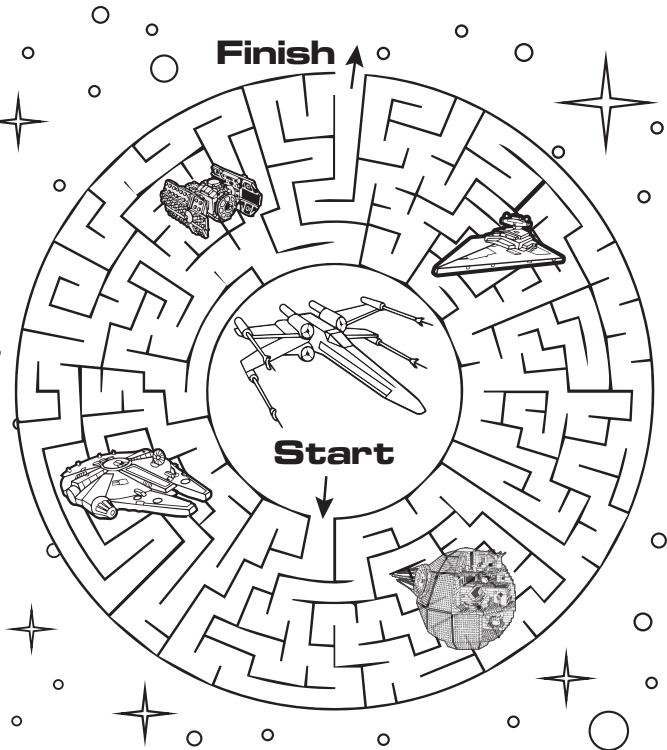

Skillful Navigation

As a planetary pilot you must be able to navigate through asteroids and avoid Star Destroyers and TIE Fighters. Pilot your way through this maze and save the day!