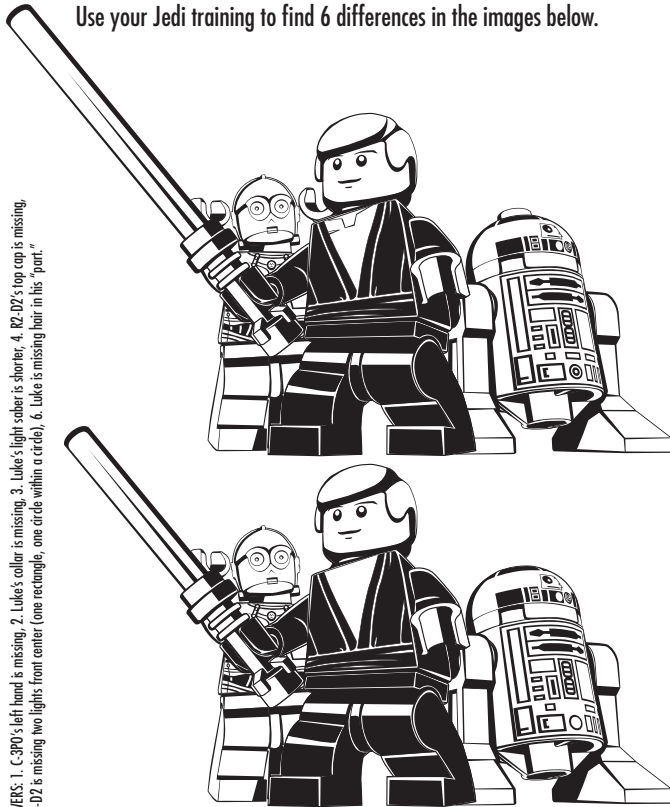

Jedi Skills

The mark of a true Jedi is exceptional observation skills. Use your Jedi training to find 6 differences in the images below.